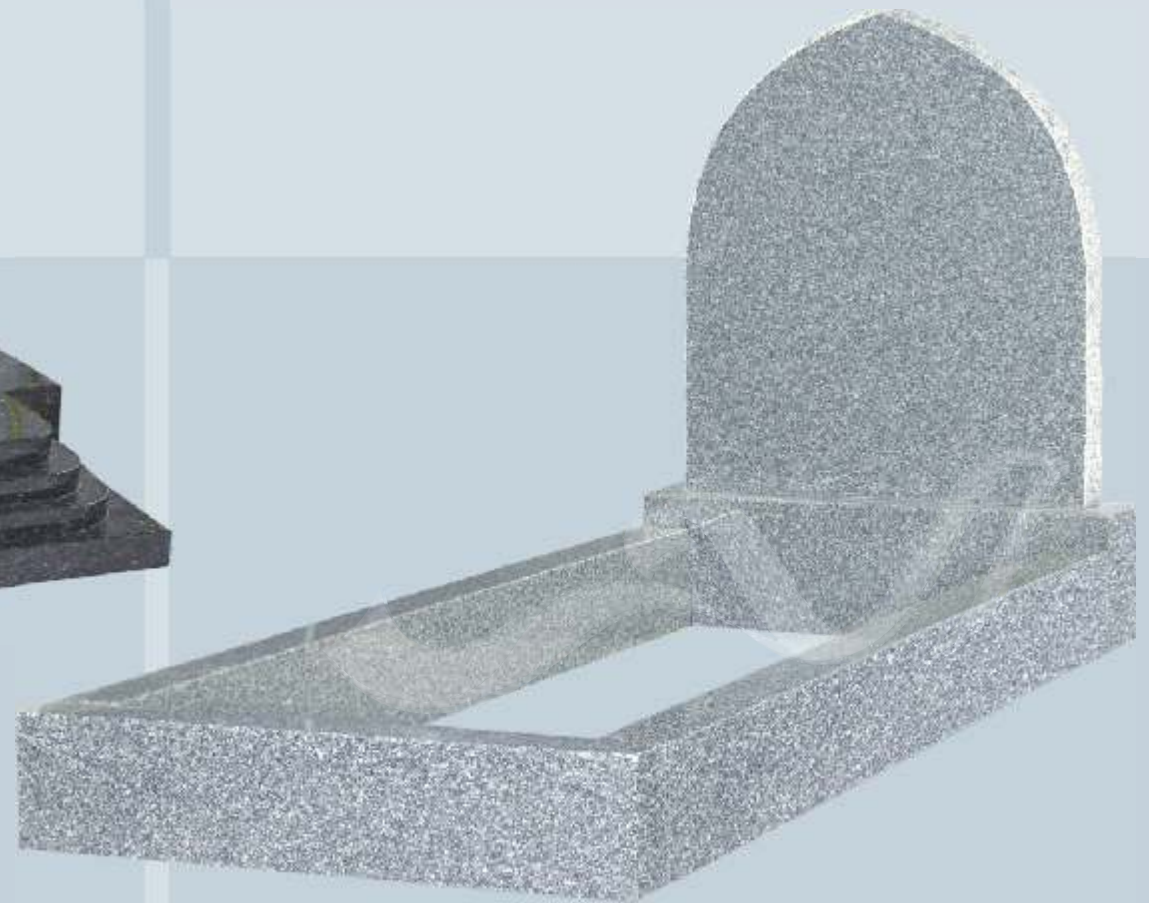

Polished Blue Pearl Granite
Shaped Pathway
Steps & Bible
3 Vase Posts

GK-5

GK-7

Polished Light Grey Granite
Gothic Shaped Headstone Rustic Edges
Polished Kerbs